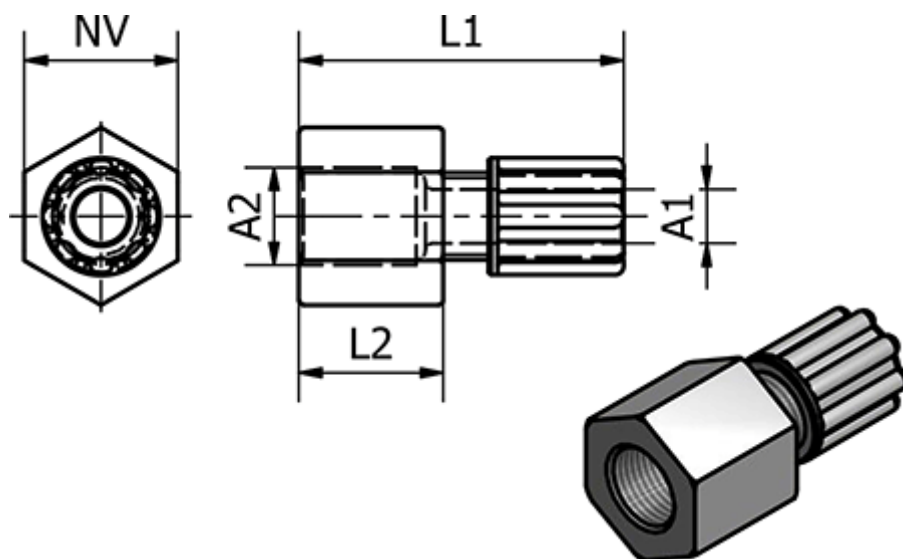

Data Sheet

Article number: 58612074

Description: Push-on 120.74, Ø9/12 - G 1/2"
Straight

Measures

Ext. Hose Diameter A1	= 9/12
L1	= 46
L2	= 16
NV	= 27
Thread A2	= G 1/2"